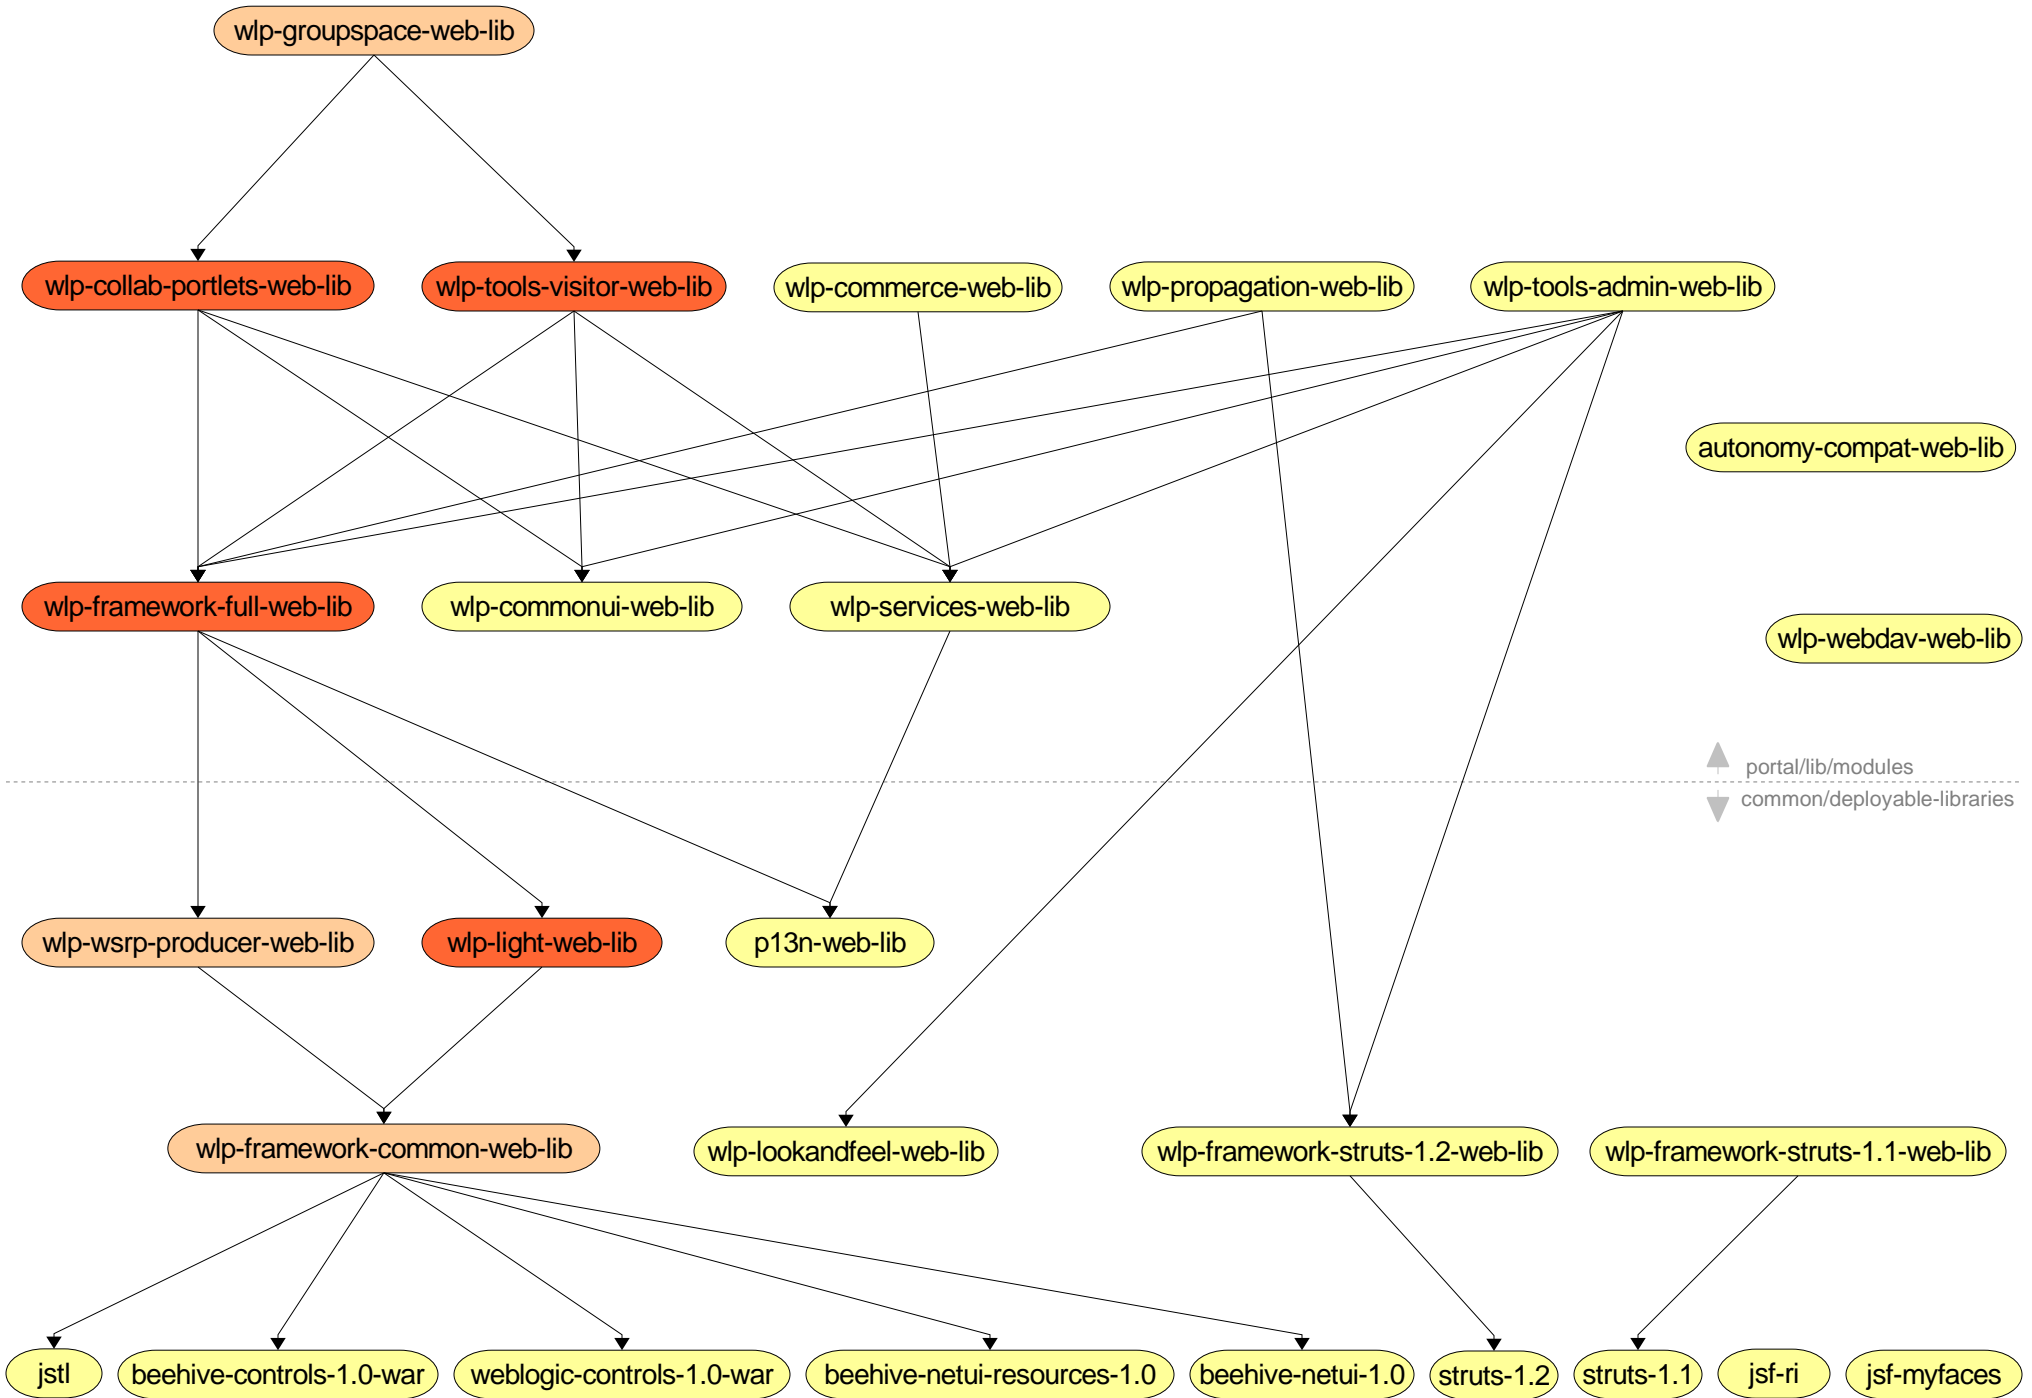

WebLogic Portal

Version 9.2

Shared J2EE Library Dependency Diagrams

Revised: June 2006

Copyright © 1995-2006 BEA Systems, Inc. All Rights Reserved.

Legend

	Web application library (.war) without unstated dependencies
	Web application library (.war) with unstated dependency on wlp-framework-struts-1.1-web lib or wlp-framework-struts-1.2-web-lib
	Web application library (.war) with unstated dependency on wlp-framework-struts-1.1-web lib or wlp-framework-struts-1.2-web-lib and requires skin/skeleton such as found in wlp-lookandfeel-web-lib
	Web application library (.war) with explicit dependencies not represented on the diagram
	Enterprise application library (.ear)
	Explicitly stated dependency, found in META-INF/weblogic-application.xml for enterprise applications or WEB-INF/weblogic.xml for web applications
	Implicit dependency of a web application library on an enterprise application library
	Eclipse project facets

web application library dependency tree

EAR project library dependency tree

web application library dependency tree with facets

EAR project library dependency tree with facets