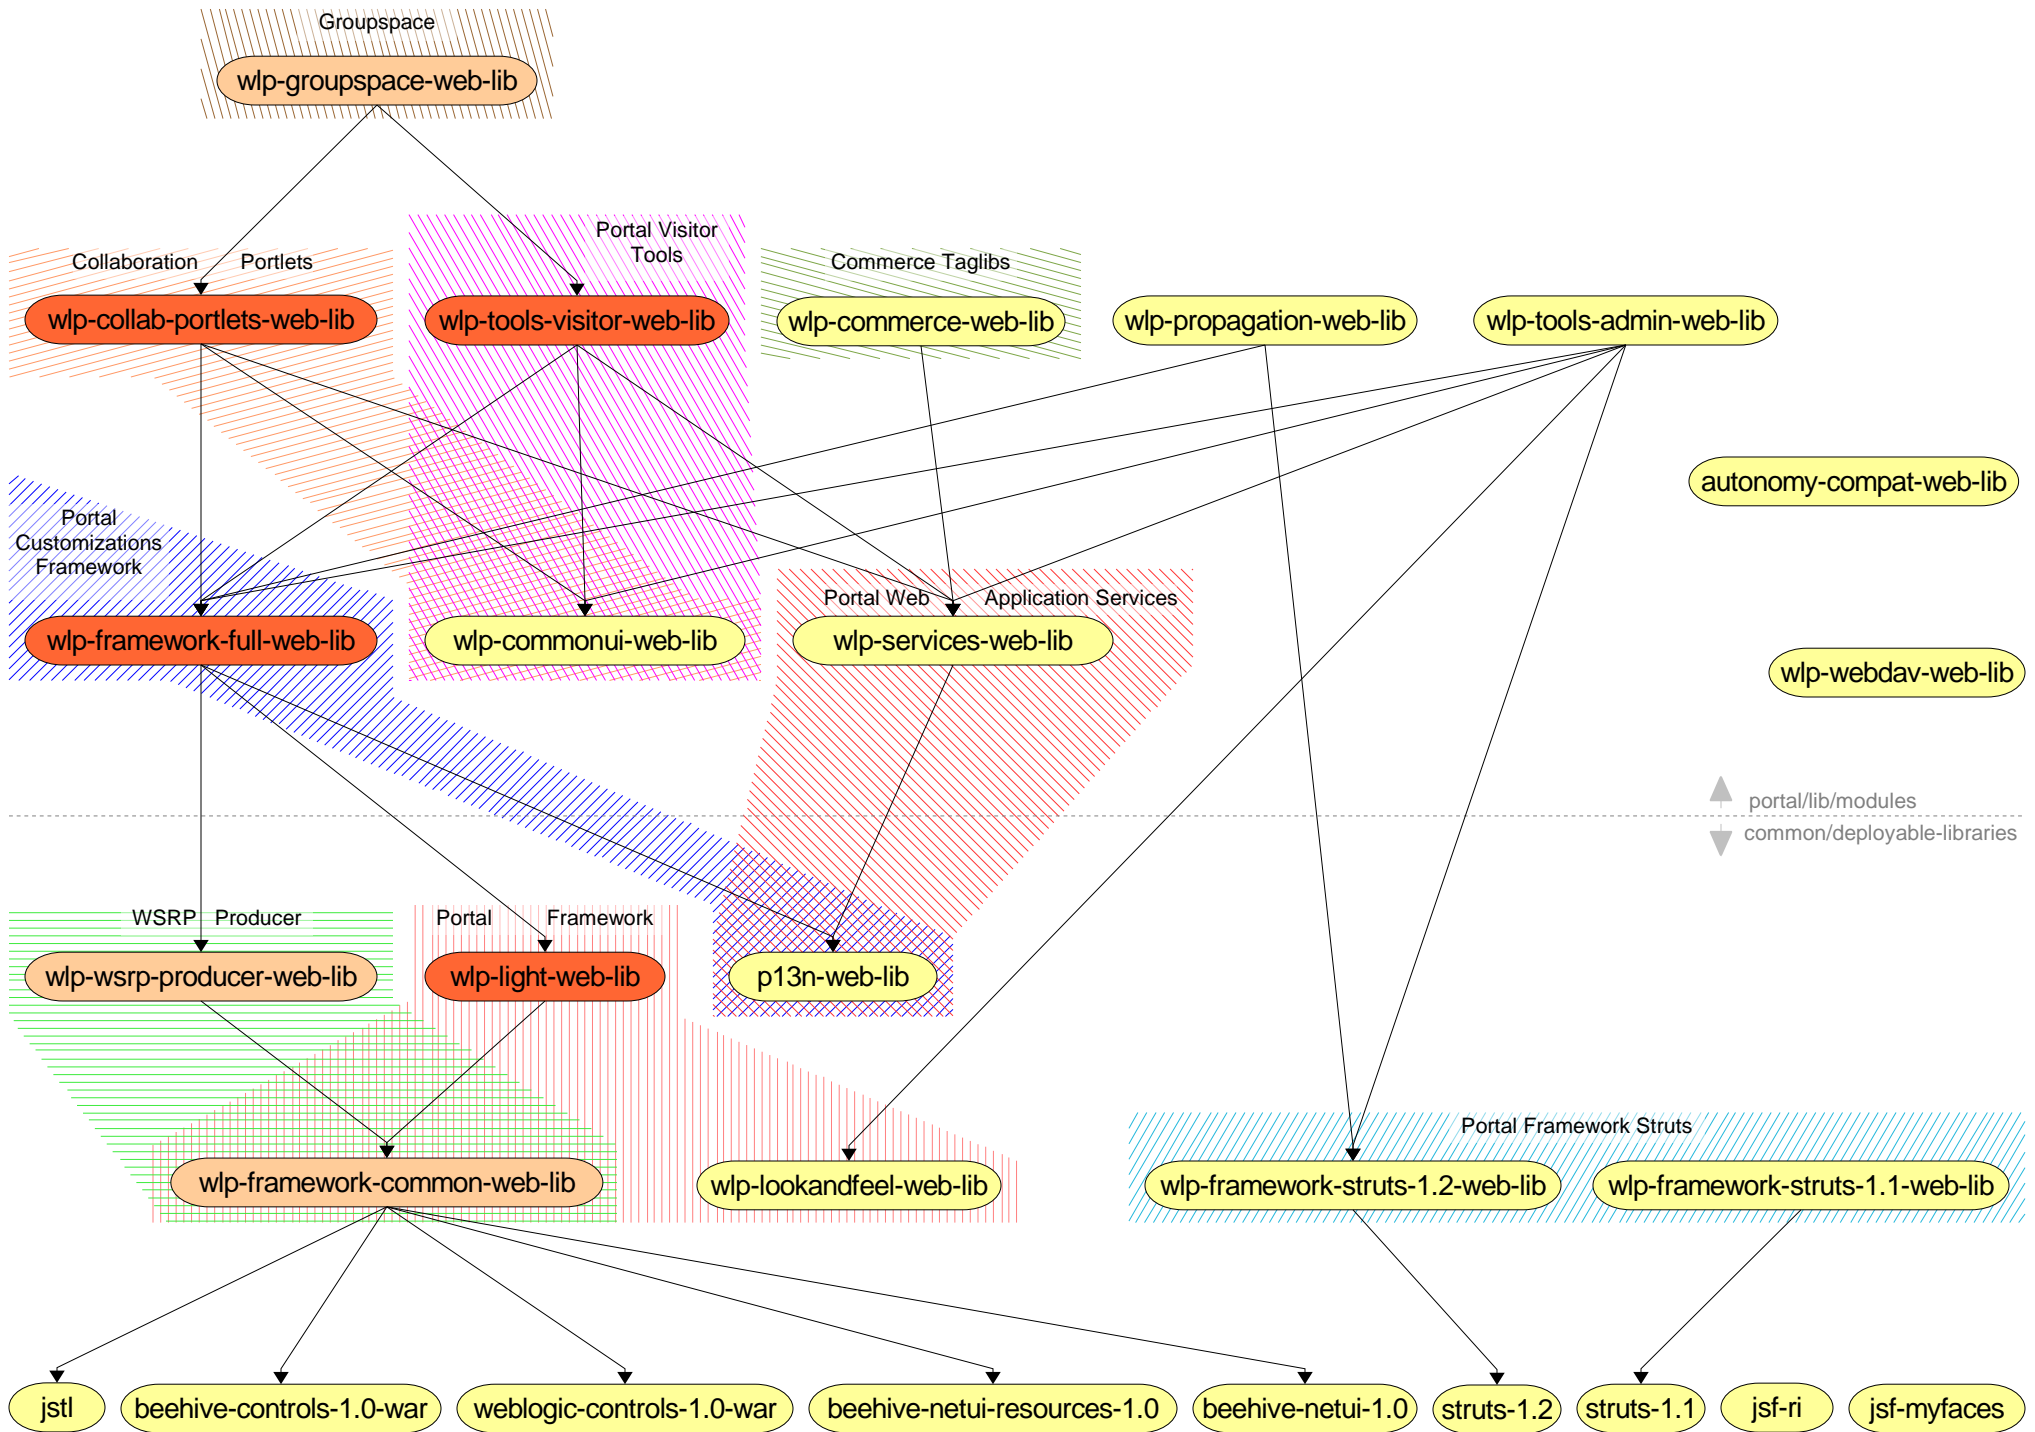

WebLogic Portal

Version 9.2

Shared J2EE Library Dependency Diagrams

Revised: June 2006

Copyright © 1995-2006 BEA Systems, Inc. All Rights Reserved.

Legend

	Web application library (.war) without unstated dependencies
	Web application library (.war) with unstated dependency on wlp-framework-struts-1.1-web lib or wlp-framework-struts-1.2-web-lib
	Web application library (.war) with unstated dependency on wlp-framework-struts-1.1-web lib or wlp-framework-struts-1.2-web-lib and requires skin/skeleton such as found in wlp-lookandfeel-web-lib
	Web application library (.war) with explicit dependencies not represented on the diagram
	Enterprise application library (.ear)
	Explicitly stated dependency, found in META-INF/weblogic-application.xml for enterprise applications or WEB-INF/weblogic.xml for web applications
	Implicit dependency of a web application library on an enterprise application library
	Eclipse project facets

web application library dependency tree

EAR project library dependency tree

web application library dependency tree with facets

EAR project library dependency tree with facets