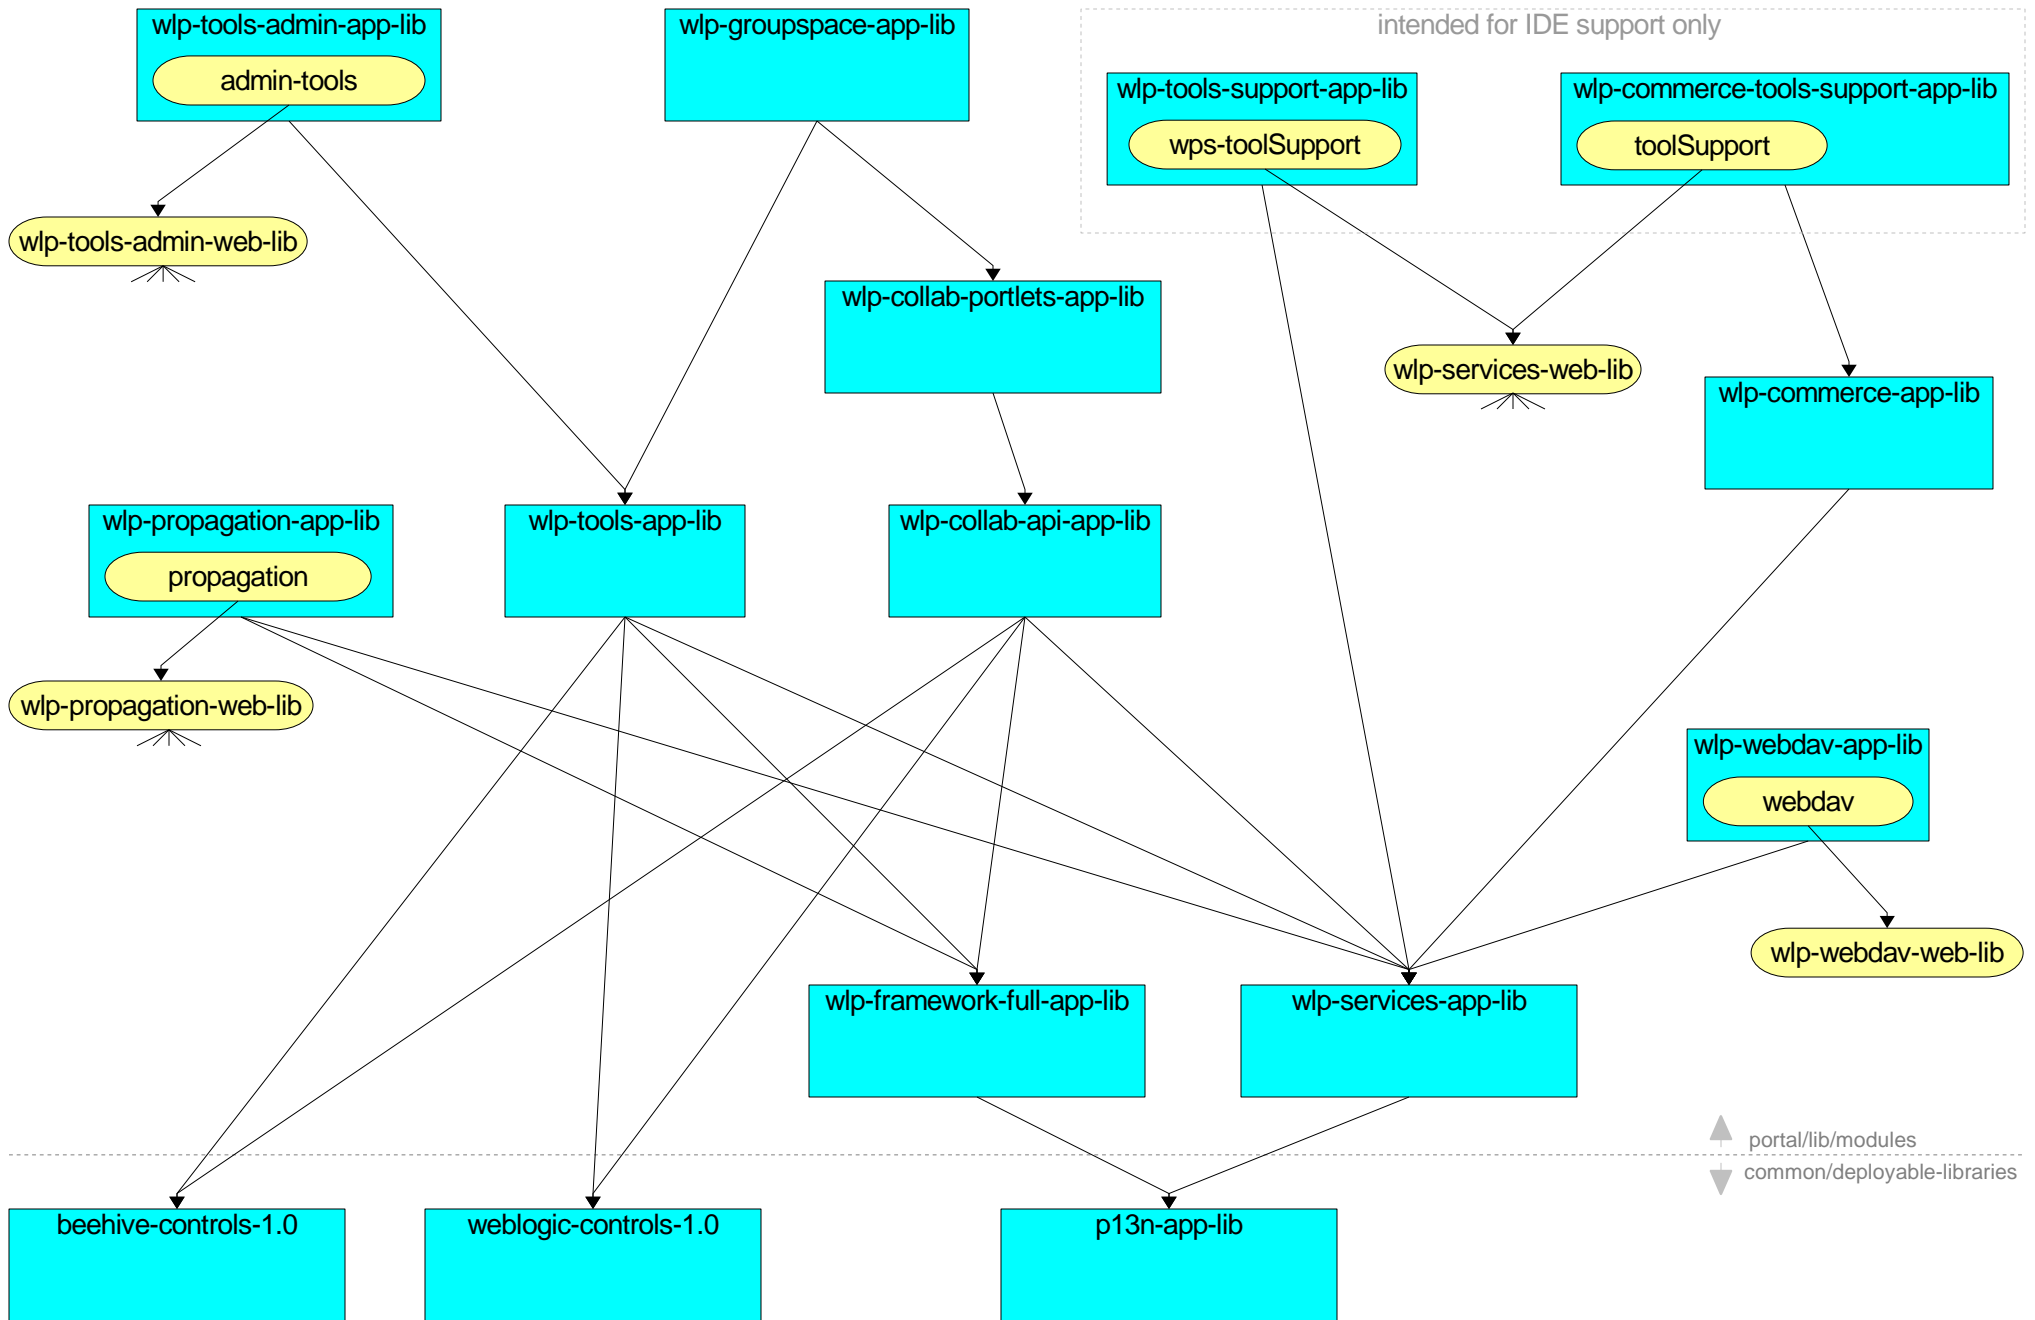

WebLogic Portal

Version 9.2

Shared J2EE Library Dependency Diagrams

Revised: June 2006

Copyright © 1995-2006 BEA Systems, Inc. All Rights Reserved.

Legend

	Web application library (.war) without unstated dependencies
	Web application library (.war) with unstated dependency on wlp-framework-struts-1.1-web lib or wlp-framework-struts-1.2-web-lib
	Web application library (.war) with unstated dependency on wlp-framework-struts-1.1-web lib or wlp-framework-struts-1.2-web-lib and requires skin/skeleton such as found in wlp-lookandfeel-web-lib
	Web application library (.war) with explicit dependencies not represented on the diagram
	Enterprise application library (.ear)
	Explicitly stated dependency, found in META-INF/weblogic-application.xml for enterprise applications or WEB-INF/weblogic.xml for web applications
	Implicit dependency of a web application library on an enterprise application library
	Eclipse project facets

web application library dependency tree

EAR project library dependency tree

web application library dependency tree with facets

EAR project library dependency tree with facets